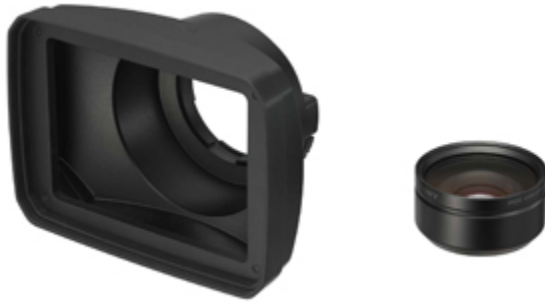

# VCL-HG0737K

High-resolution wide conversion lens

The VCL-HG0737K is a 0.7 x wide conversion lens kit for the Sony HVR-HD1000E camcorder and consists of the lens, large lens hood and protective carry case. The VCL-HG0737K is exclusively designed for use with the Sony HVR-HD1000E and enhances your creative options by widening the field of view for small spaces and moving camera applications.

The lens hood is quickly and easily attached to the camcorder using a standard bayonet mount giving you extra flexibility to change your shooting style and provides effective protection against halation whilst also enhancing the professional look of the HVR-HD1000E.